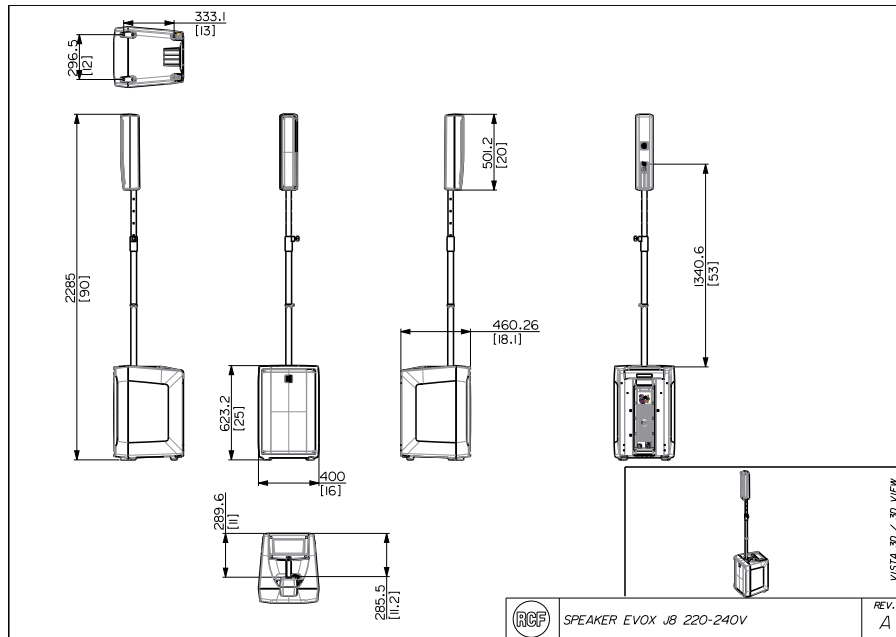

Features

- › 128 dB Max SPL
- › 1400 Watt 2-way power
- › DSP Processing with FIRPHASE
- › 12" woofer, high power 2.5" voice coil
- › 8 x 2" ultra compact fullrange 1.0" voice coil
- › 2350x350x450 mm 92.5x13.77x17.71 in (HxWxD)
- › 23,8/52.5 kg/lbs

EVOX J8

ACTIVE TWO WAY PORTABLE ARRAY

Line Art 2D

TECHNICAL SPECIFICATIONS

Acoustical specifications	Frequency Response	40 Hz ÷ 20000 Hz
	Max SPL @ 1m	128 dB
	Horizontal coverage angle	120°
	Vertical coverage angle	30°
Transducers	Fullrange	8 x 2.0", 1.0" v.c
	Woofer	1 x 12", 2.5" v.c
Input/Output section	Input signal	bal/unbal
	Input connectors	XLR, Jack
	Output connectors	XLR
	Input sensitivity	-2 dBu/+4 dBu
Processor section	Crossover Frequencies	220 Hz
	Protections	Thermal, RMS
	Limiter	Soft Limiter
	Controls	Volume, Boost, Mic/Line
Power section	Total Power	1400 W Peak, 700 W RMS
	High frequencies	400 W Peak, 200 W RMS
	Low frequencies	1000 W Peak, 500 W RMS
	Cooling	Convection
	Connections	VDE
Standard compliance	Safety agency	CE compliant
Physical specifications	Cabinet/Case Material	PP Composite
	Handles	1 Top
	Grille	Steel
	Color	Black, White
Size	Height	2285 mm / 89.96 inches
	Width	400 mm / 15.75 inches
	Depth	460 mm / 18.11 inches
	Weight	20.2 kg / 44.53 lbs